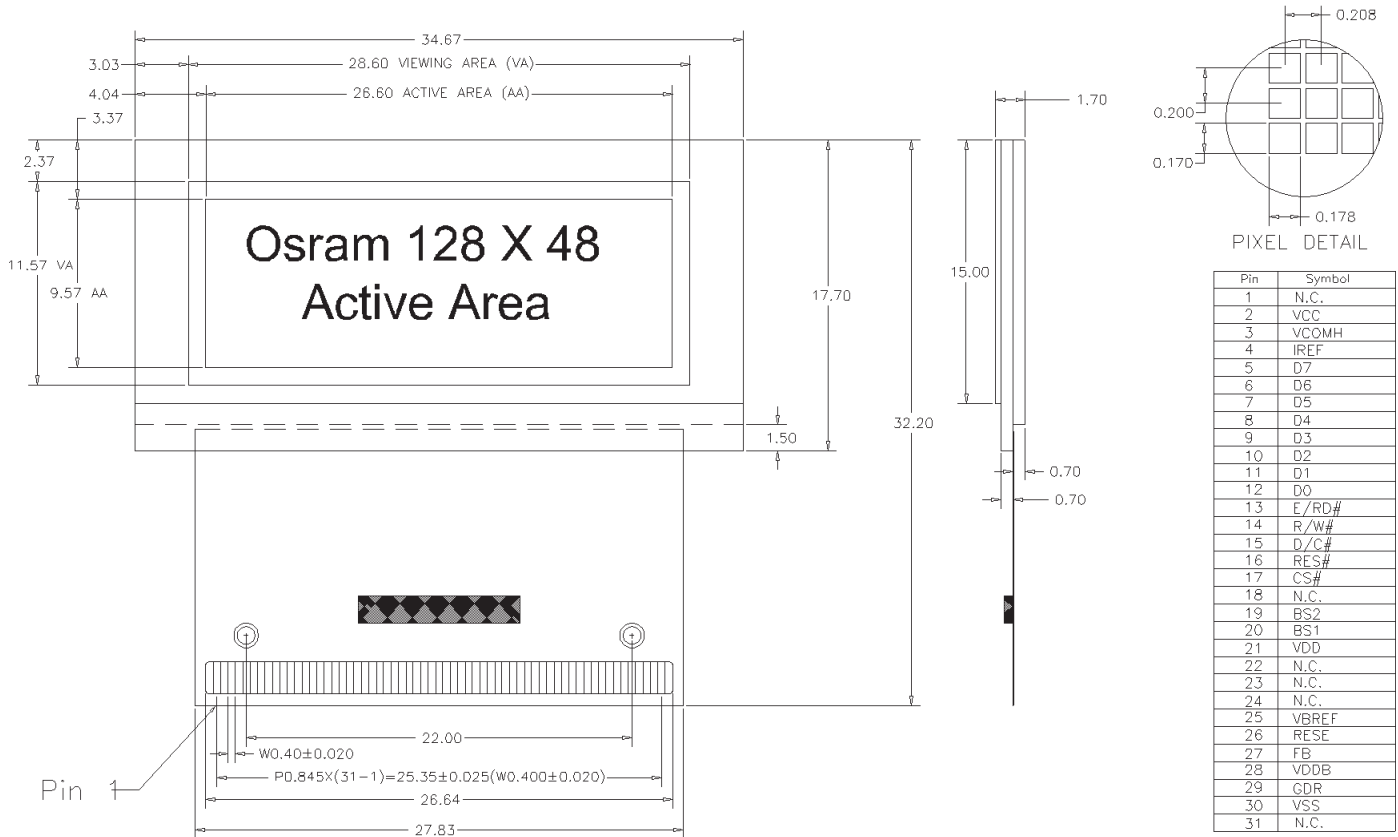

### Specifications

Display Format	128 Columns x 48 Rows				
Diagonal	1.1 inch				
Pixel Pitch	0.208 (H) mm x 0.200 (W) mm				
Color, Luminance & Lifetime	Color On Demand	CIE x	CIE y	cd/m <sup>2</sup>	Lifetime hrs, 25°C
	Elegance Yellow	0.46	0.54	100/200*	40K/10K*
	Lime Green	0.37	0.62	120	10K
	Tiger Orange	0.63	0.37	60	10K
	Galaxy White	0.25	0.25	50	TBA
	Ocean Blue	0.14	0.17	30	TBA
Grayscale	1 bit (contact OSRAM for 4 bit option)				
Active Area	26.60 (W) X 9.57 (H) mm				
Module Size	34.67 (W) X 32.20 (H) X 1.70 (T) mm				
Viewing Angle	180°				
Contrast Ratio	2000:1 dark ambient				
Temperature	-30°C to +70°C Operating				
Voltage	2.4V – 3.5V (Logic) 12V – 13V (OLED Supply)				
Power	0.05 mW (Sleep Mode)				
Interface	Parallel or Serial, TAB interconnect				
Driver	SSD1303/SDD0323 on TAB				
Weight	2.25g nominal				

# Mechanical Dimensions and Pin Description